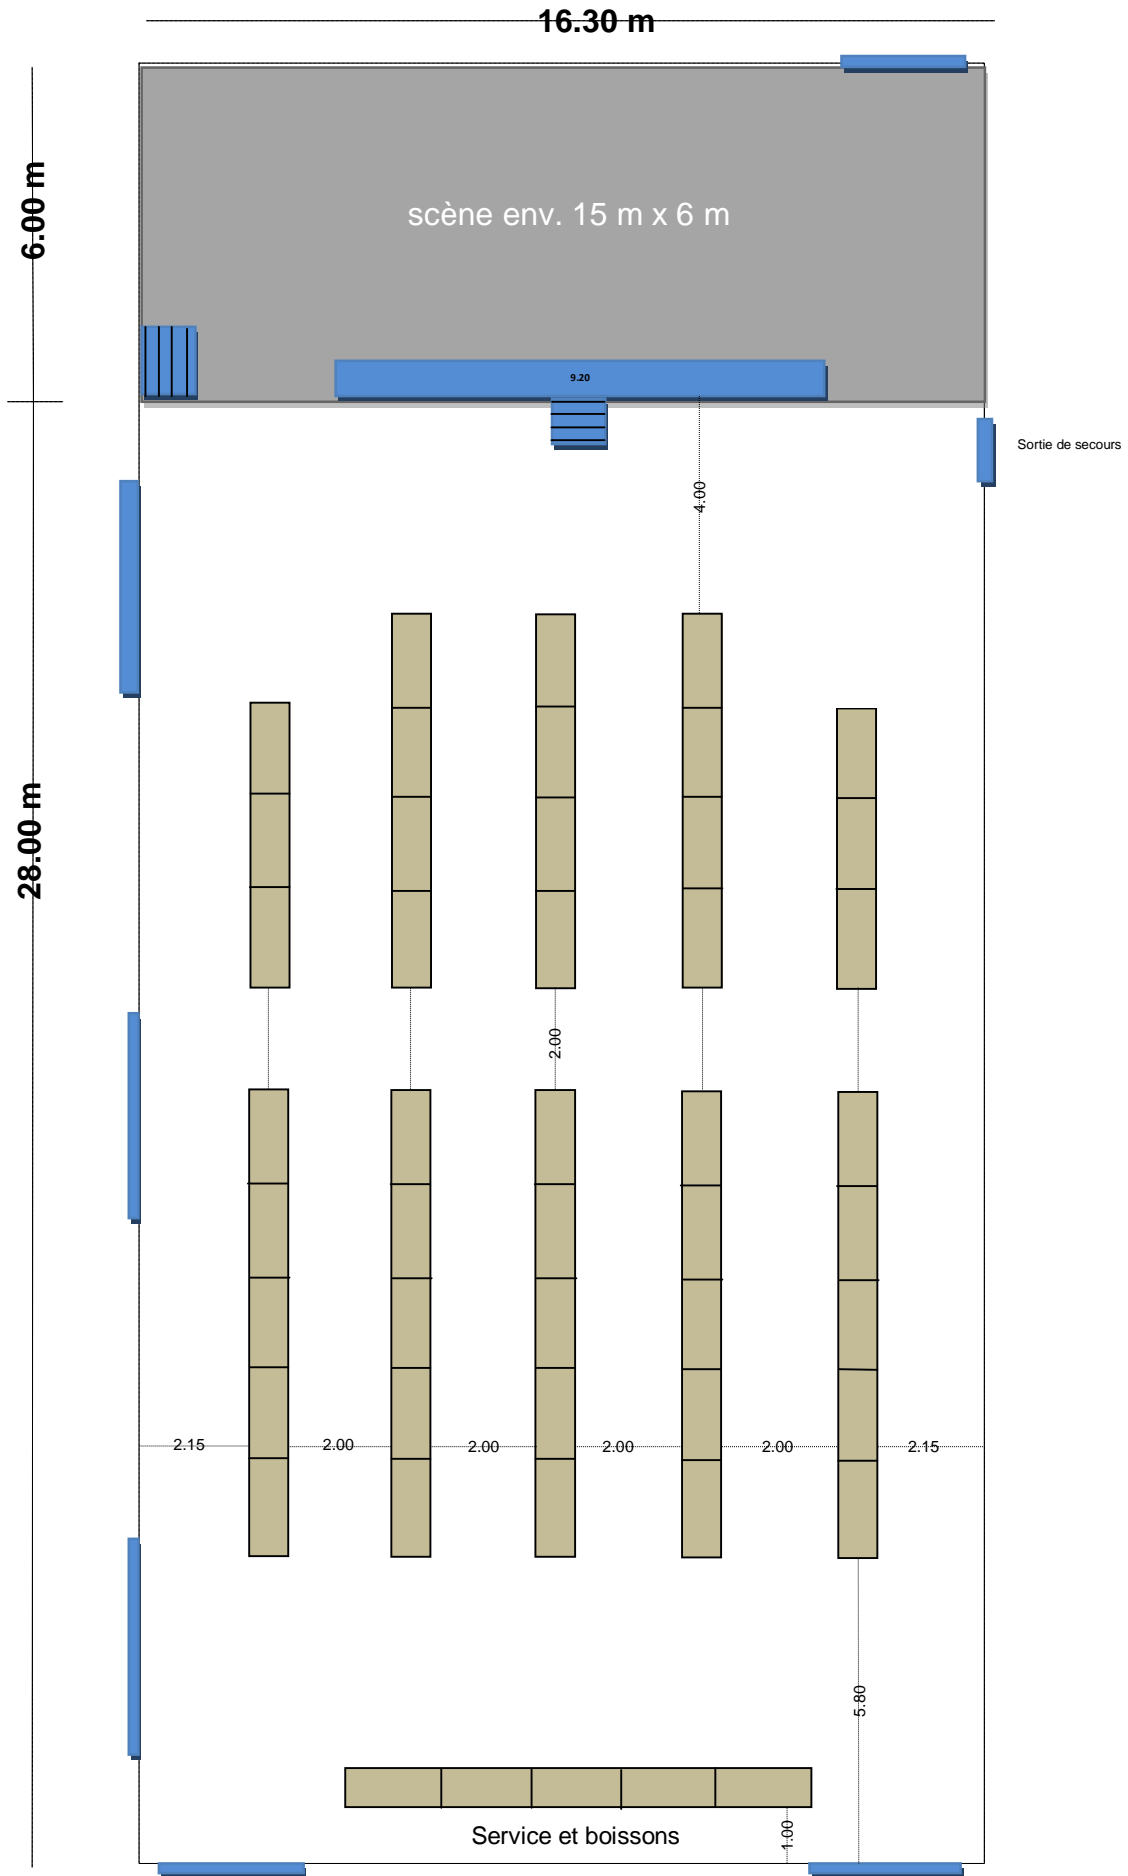

Modèle de plan de salle pour 250 personnes

Légende

Portes	
Dimension d'une table	0.80 m x 1.80 m

This document was created with Win2PDF available at <http://www.win2pdf.com>.
The unregistered version of Win2PDF is for evaluation or non-commercial use only.
This page will not be added after purchasing Win2PDF.