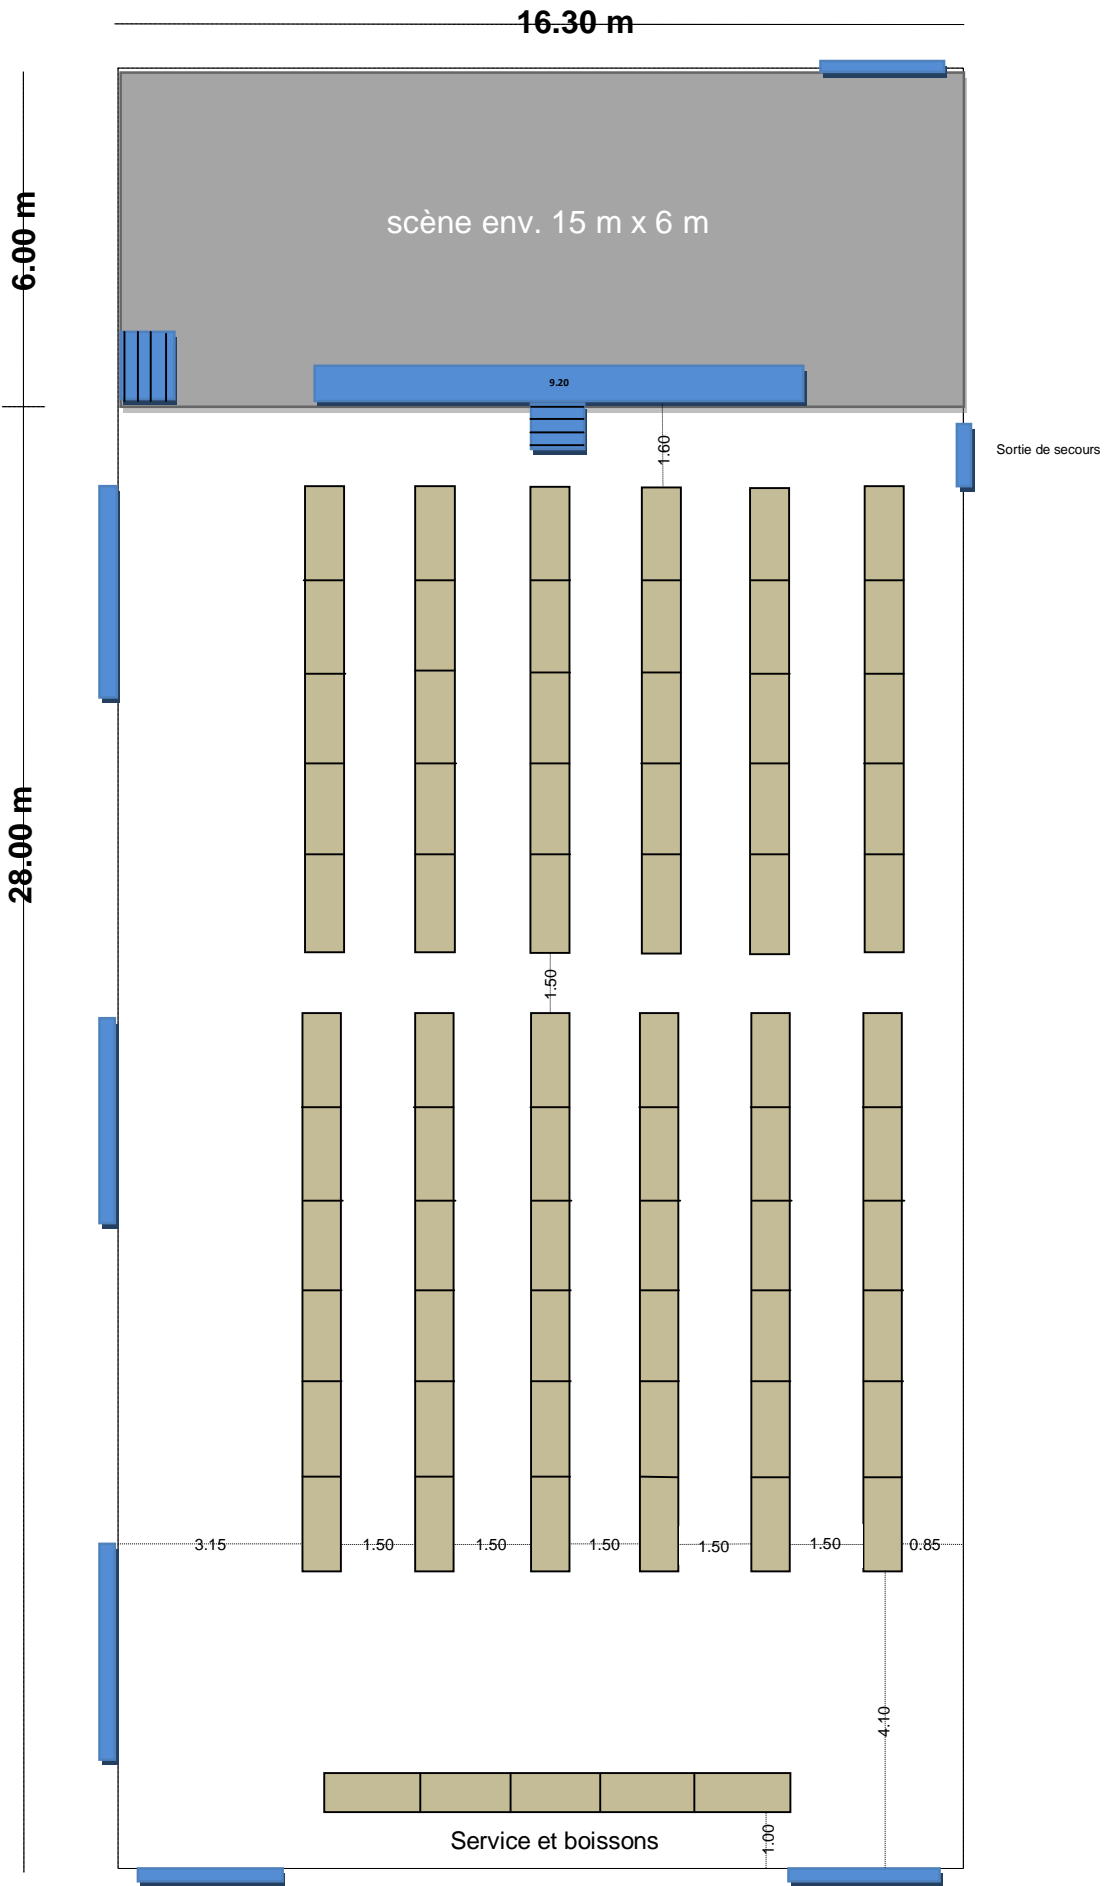

Modèle de plan de salle pour 400 personnes

Légende	
	Portes
Dimension d'une table	0.80 m x 1.80 m

This document was created with Win2PDF available at <http://www.win2pdf.com>.
The unregistered version of Win2PDF is for evaluation or non-commercial use only.
This page will not be added after purchasing Win2PDF.